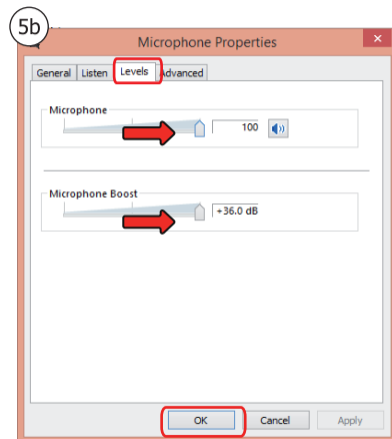

4. Installation - Windows 10/8/7

FAQ

Frequently asked questions
<http://www.trust.com/21671/faq>

Trust

MICROPHONE
for PC & laptop

Quick Installation Guide

1. Setup

2. Connection