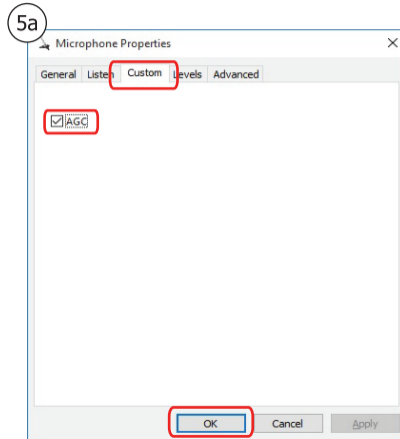

4. Installation - Windows 10/8/7

FAQ

Frequently asked questions
<http://www.trust.com/21671/faq>

Trust

MICROPHONE
for PC & laptop

Quick Installation Guide

1. Setup

2. Connection